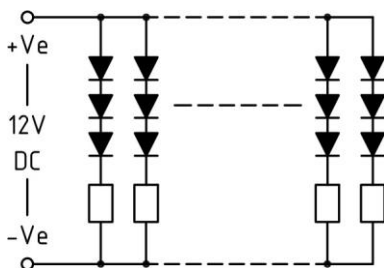

FE-LFXXXNB12-XXX-C

Slim PU Encapsulated Flexible LED

Mechanical Dimensions

FE-LF060NB12-XXX-C – 60 LEDs per meter, 50mm sections

All dimensions in mm

Circuit Schematic

It is the responsibility of the customer to verify the suitability of the product for the application.

Notes:

- CCT figures quoted based upon LED output prior to encapsulation