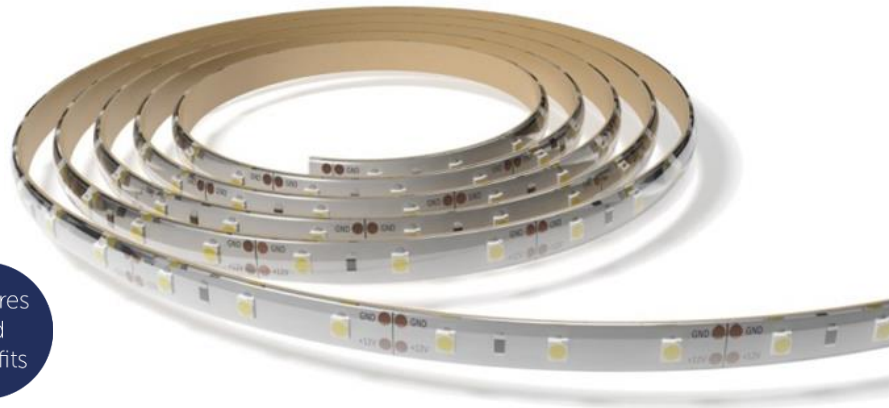

FE-LFXXXNB12-XXX-C

Slim PU Encapsulated Flexible LED

5 meter strip length, 9.6W/m

Self-adhesive backing for quick and easy application

IP65 – Ideal for accent lighting and decorative installations in bathroom and spa applications

Excellent colour rendering with up to 95 CRI in Warm White

Greater colour consistency with 3 Step Macadam Ellipse binning

Features and Benefits

Technical Data

Forge Part Number	Correlated Colour Temperature	CRI	Typ. Lumens/m	LEDs/m	Voltage Input	Typ. W/m	Typ. mA/m	Typ. lm/W
FE-LF060NB12-865-C	6500K	80	900	60	12	9.6	800	94
FE-LF060NB12-840-C	4000K		860	60	12	9.6	800	90
FE-LF060NB12-827-C	2700K		760	60	12	9.6	800	79
FE-LF060NB12-965-C	6500K	90	770	60	12	9.6	800	80
FE-LF060NB12-940-C	4000K		730	60	12	9.6	800	76
FE-LF060NB12-927-C	2700K		640	60	12	9.6	800	67
FE-LF060NB12-U40-C	4000K	95	650	60	12	9.6	800	68
FE-LF060NB12-U27-C	2700K		570	60	12	9.6	800	59

-

XXX

Colour Code

-

C

Slim PU Encapsulated

Application Details

Each 5m reel of product is supplied as an encapsulated unit. Resizing of the strip post-production is not supported. Forge can manufacture this product in custom lengths supplied prepared and ready to install; please contact Forge's Sales team for more information. The minimum bend radius of this product is 80mm. Operating temperature range: -15 to +40°C.

FE-LFXXXNB12-XXX-C

Slim PU Encapsulated Flexible LED

Mechanical Dimensions

FE-LF060NB12-XXX-C – 60 LEDs per meter, 50mm sections

All dimensions in mm

Circuit Schematic

It is the responsibility of the customer to verify the suitability of the product for the application.