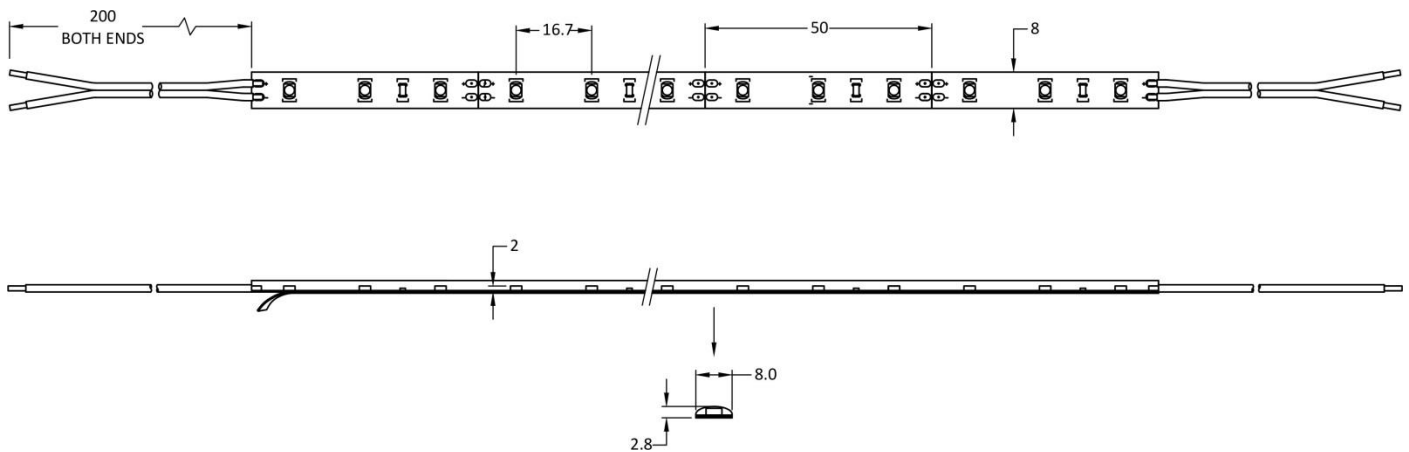

FE-LFXXXNB12-XXX-C

Slim PU Encapsulated Flexible LED

5 meter strip length, 9.6W/m

Self-adhesive backing for quick and easy application

IP65 – Ideal for accent lighting and decorative installations in bathroom and spa applications

-

XXX

Colour Code

-

C

Slim PU Encapsulated

Application Details

Each 5m reel of product is supplied as an encapsulated unit. Resizing of the strip post-production is not supported. Forge can manufacture this product in custom lengths supplied prepared and ready to install; please contact Forge's Sales team for more information. The minimum bend radius of this product is 80mm. Operating temperature range: -15 to +40°C.

FE-LFXXXNB12-XXX-C

Slim PU Encapsulated Flexible LED

Mechanical Dimensions

FE-LF060NB12-XXX-C – 60 LEDs per meter, 50mm sections

All dimensions in mm

Circuit Schematic

It is the responsibility of the customer to verify the suitability of the product for the application.