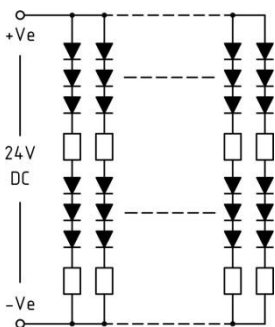

FE-LFXXXNB24-XXX-C

Slim PU Encapsulated Flexible LED

Mechanical Dimensions

FE-LF060NB24XXXX-C – 60 LEDs per meter, 100mm sections

All dimensions in mm

Circuit Schematic

It is the responsibility of the customer to verify the suitability of the product for the application.

Notes:

- CCT figures quoted based upon LED output prior to encapsulation