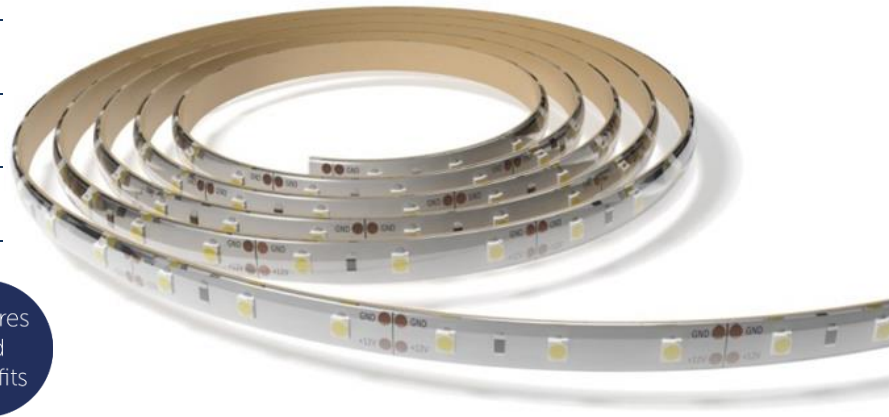

FE-LFXXXNB24-XXX-C

Slim PU Encapsulated Flexible LED

5 meter strip length, 9.6W/m

Self-adhesive backing for quick and easy application

IP65 – ideal for accent lighting and decorative installations in bathroom and spa applications

Excellent colour rendering with up to 95 CRI in Warm White

Greater colour consistency with 3 Step Macadam Ellipse binning

Features and Benefits

Technical Data

Forge Part Number	Correlated Colour Temperature	CRI	Typ. Lumens/m	LEDs/m	Voltage Input	Typ. W/m	Typ. mA/m	Typ. lm/W
FE-LF060NB24-865-C	6500K	80	900	60	24	9.6	400	94
FE-LF060NB24-840-C	4000K		860	60	24	9.6	400	90
FE-LF060NB24-827-C	2700K		760	60	24	9.6	400	79
FE-LF060NB24-965-C	6500K	90	770	60	24	9.6	400	80
FE-LF060NB24-940-C	4000K		730	60	24	9.6	400	76
FE-LF060NB24-927-C	2700K		640	60	24	9.6	400	67
FE-LF060NB24-U40-C	4000K	95	650	60	24	9.6	400	68
FE-LF060NB24-U27-C	2700K		570	60	24	9.6	400	59

-

XXX

Colour Code

-

C

Slim PU Encapsulated

Application Details

Each 5m reel of product is supplied as an encapsulated unit. Resizing the strip post-production is not supported. Forge can manufacture this product in custom lengths supplied prepared and ready to install; please contact Forge's Sales team for more information. The minimum bend radius of this product is 80mm. Operating temperature range: -15 to +40°C.

FE-LFXXXNB24-XXX-C

Slim PU Encapsulated Flexible LED

Mechanical Dimensions

FE-LF060NB24XXXX-C – 60 LEDs per meter, 100mm sections

All dimensions in mm

Circuit Schematic

It is the responsibility of the customer to verify the suitability of the product for the application.