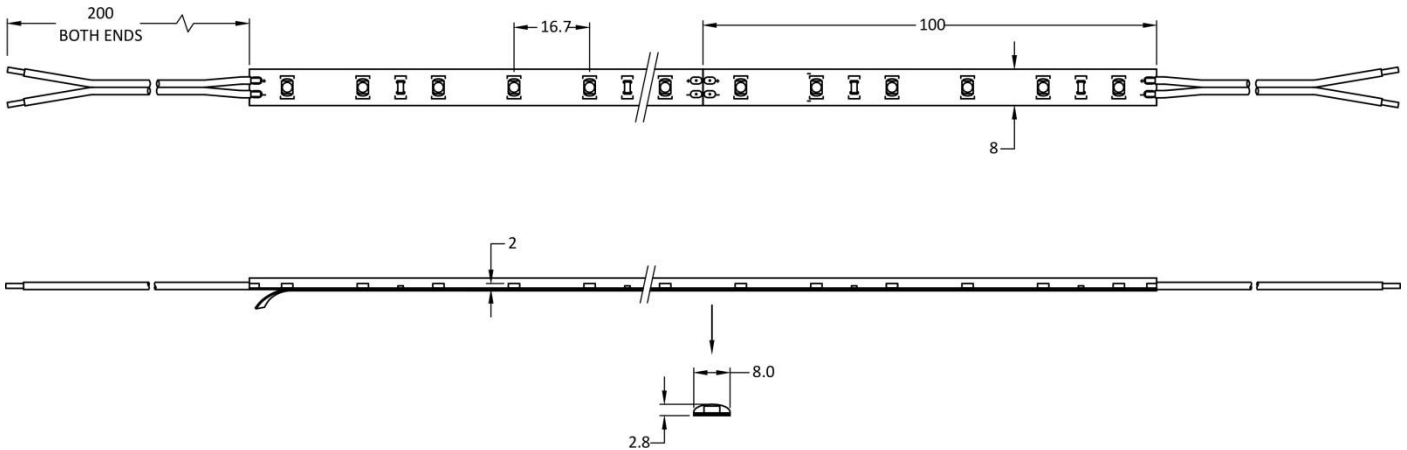

FE-LFXXXNB24-XXX-C

Slim PU Encapsulated Flexible LED

5 meter strip length, 9.6W/m

Self-adhesive backing for quick and easy application

IP65 – ideal for accent lighting and decorative installations in bathroom and spa applications

-

XXX

Colour Code

-

C

Slim PU Encapsulated

Application Details

Each 5m reel of product is supplied as an encapsulated unit. Resizing the strip post-production is not supported. Forge can manufacture this product in custom lengths supplied prepared and ready to install; please contact Forge's Sales team for more information. The minimum bend radius of this product is 80mm. Operating temperature range: -15 to +40°C.

FE-LFXXXNB24-XXX-C

Slim PU Encapsulated Flexible LED

Mechanical Dimensions

FE-LF060NB24XXXX-C – 60 LEDs per meter, 100mm sections

All dimensions in mm

Circuit Schematic

It is the responsibility of the customer to verify the suitability of the product for the application.